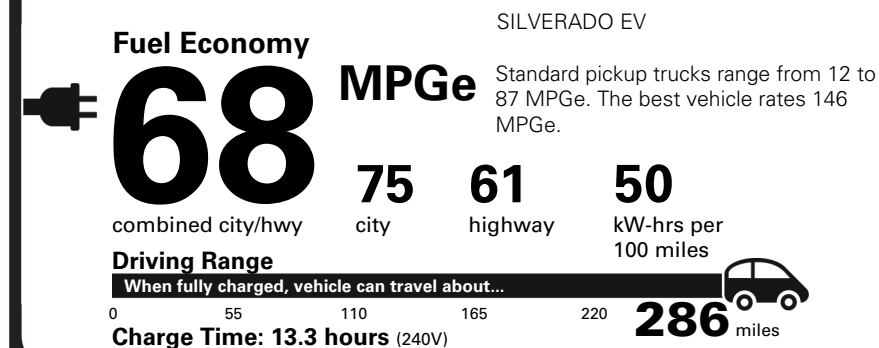

TOTAL OPTIONS	\$1,019.00
TOTAL VEHICLE & OPTIONS	\$53,819.00

DESTINATION CHARGE 2,595.00

TOTAL VEHICLE PRICE* \$56,414.00

EPA DOT Fuel Economy and Environment

Electric Vehicle

You save \$2,250 in fuel costs over 5 years compared to the average new vehicle.